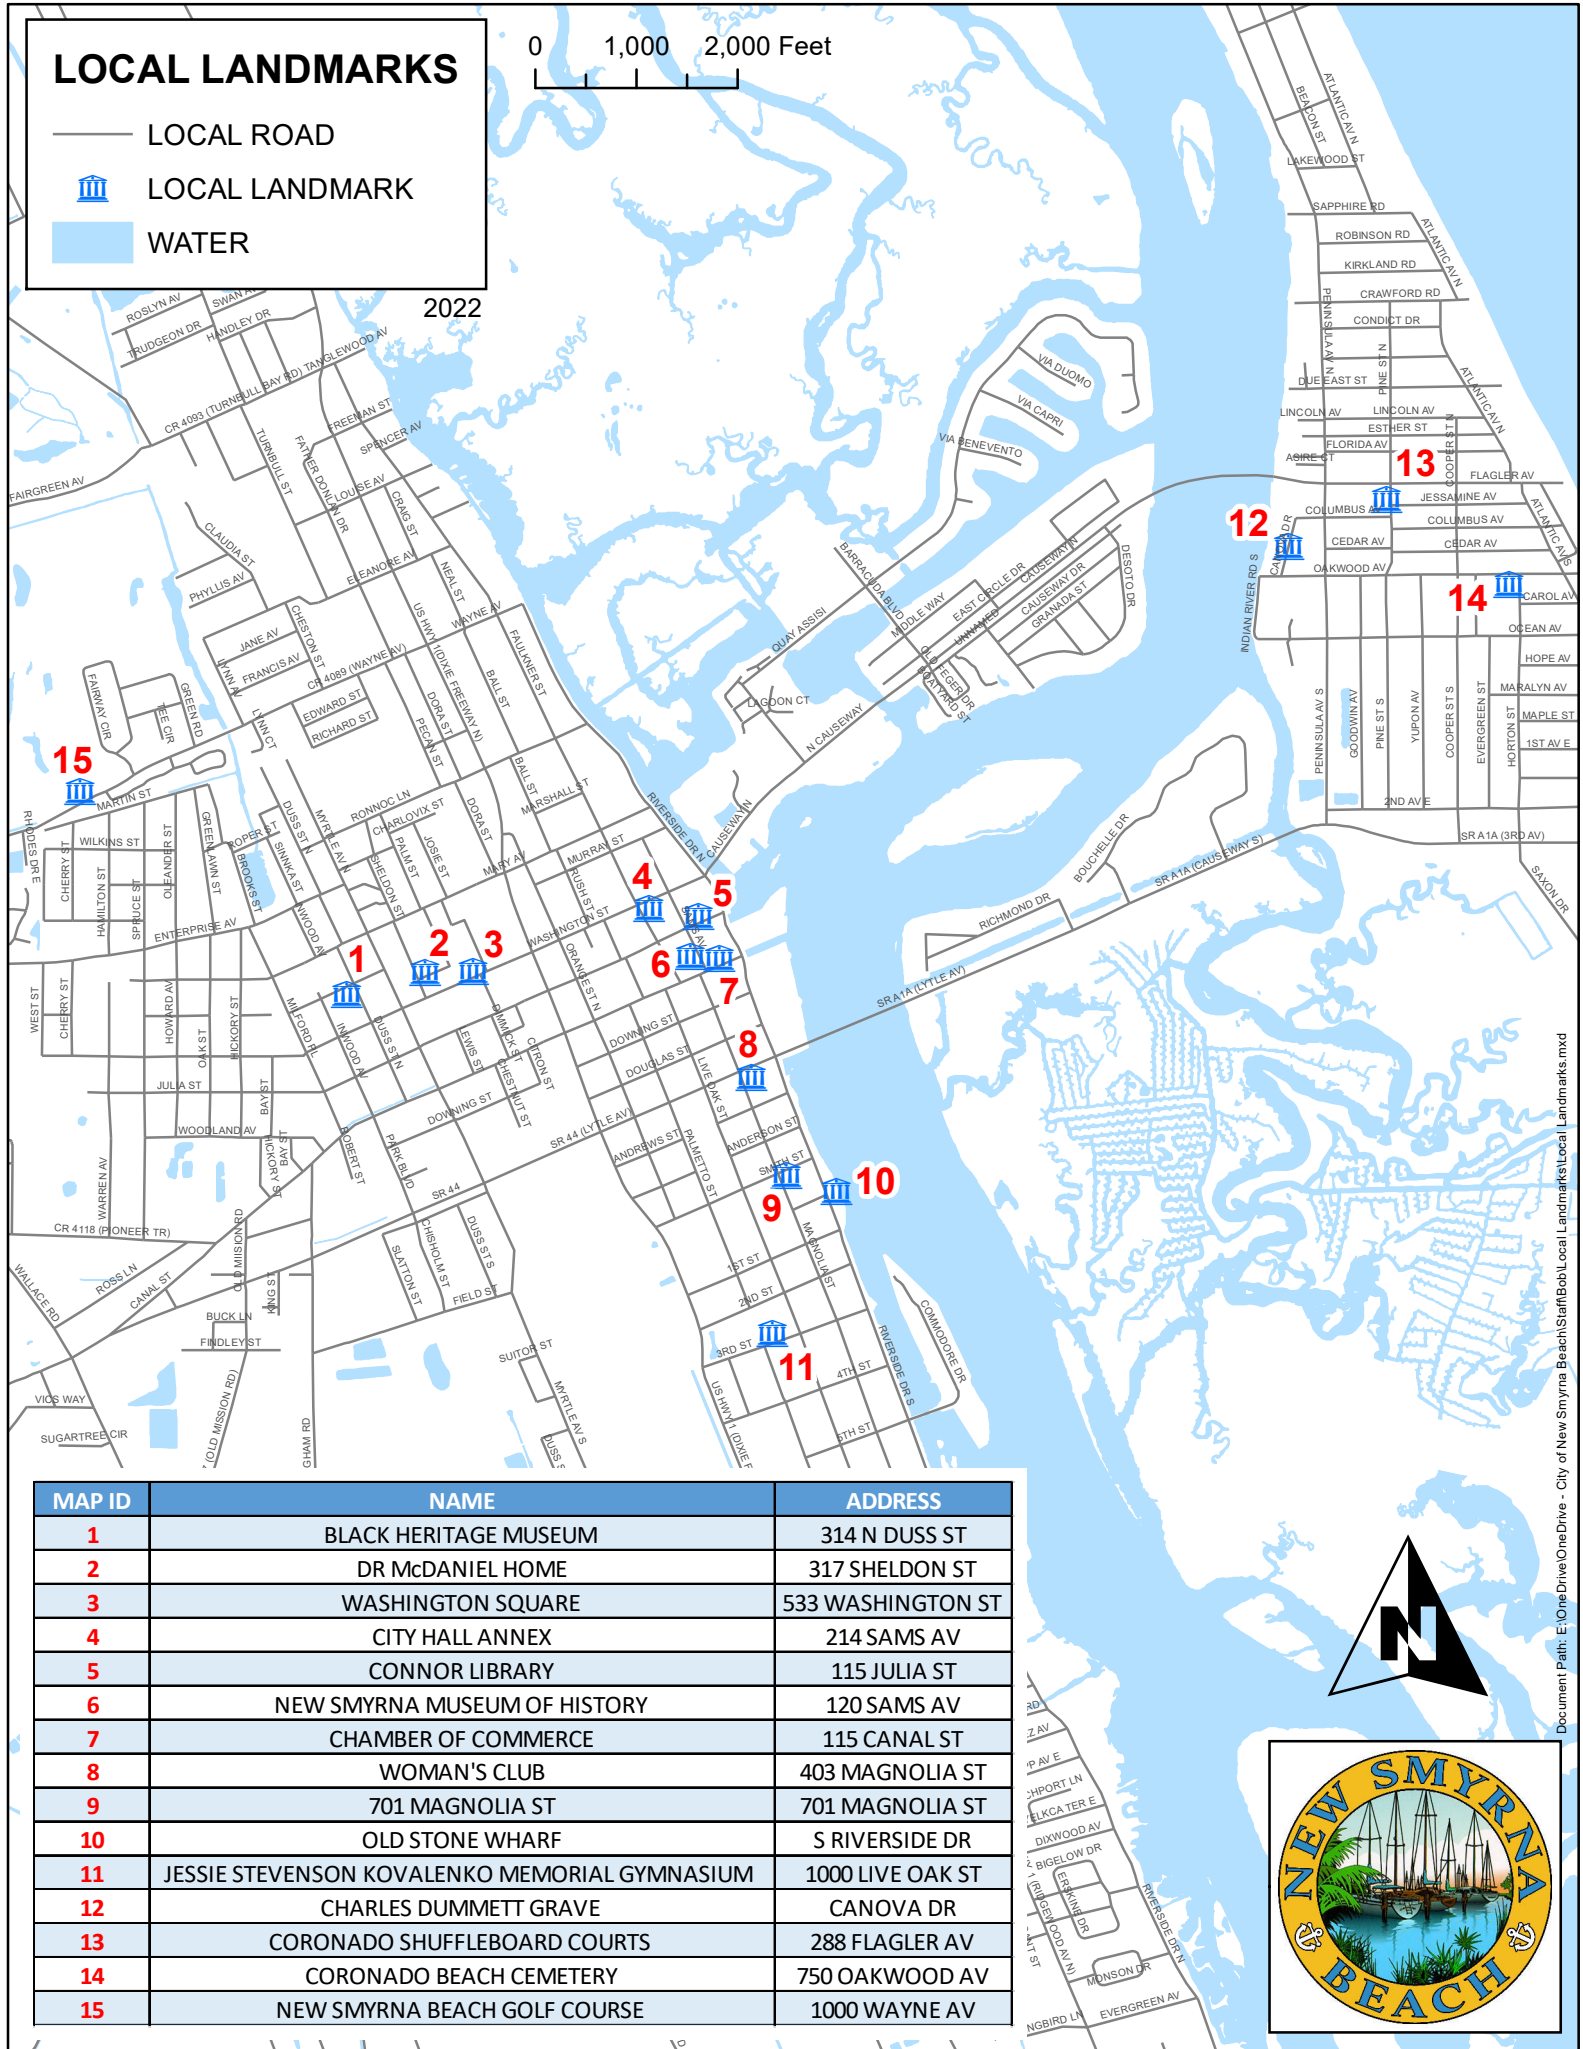

# LOCAL LANDMARKS

-  LOCAL ROAD
-  LOCAL LANDMARK
-  WATER

2022

MAP ID	NAME	ADDRESS
1	BLACK HERITAGE MUSEUM	314 N DUSS ST
2	DR McDANIEL HOME	317 SHELDON ST
3	WASHINGTON SQUARE	533 WASHINGTON ST
4	CITY HALL ANNEX	214 SAMS AV
5	CONNOR LIBRARY	115 JULIA ST
6	NEW SMYRNA MUSEUM OF HISTORY	120 SAMS AV
7	CHAMBER OF COMMERCE	115 CANAL ST
8	WOMAN'S CLUB	403 MAGNOLIA ST
9	701 MAGNOLIA ST	701 MAGNOLIA ST
10	OLD STONE WHARF	S RIVERSIDE DR
11	JESSIE STEVENSON KOVALENKO MEMORIAL GYMNASIUM	1000 LIVE OAK ST
12	CHARLES DUMMETT GRAVE	CANOVA DR
13	CORONADO SHUFFLEBOARD COURTS	288 FLAGLER AV
14	CORONADO BEACH CEMETERY	750 OAKWOOD AV
15	NEW SMYRNA BEACH GOLF COURSE	1000 WAYNE AV