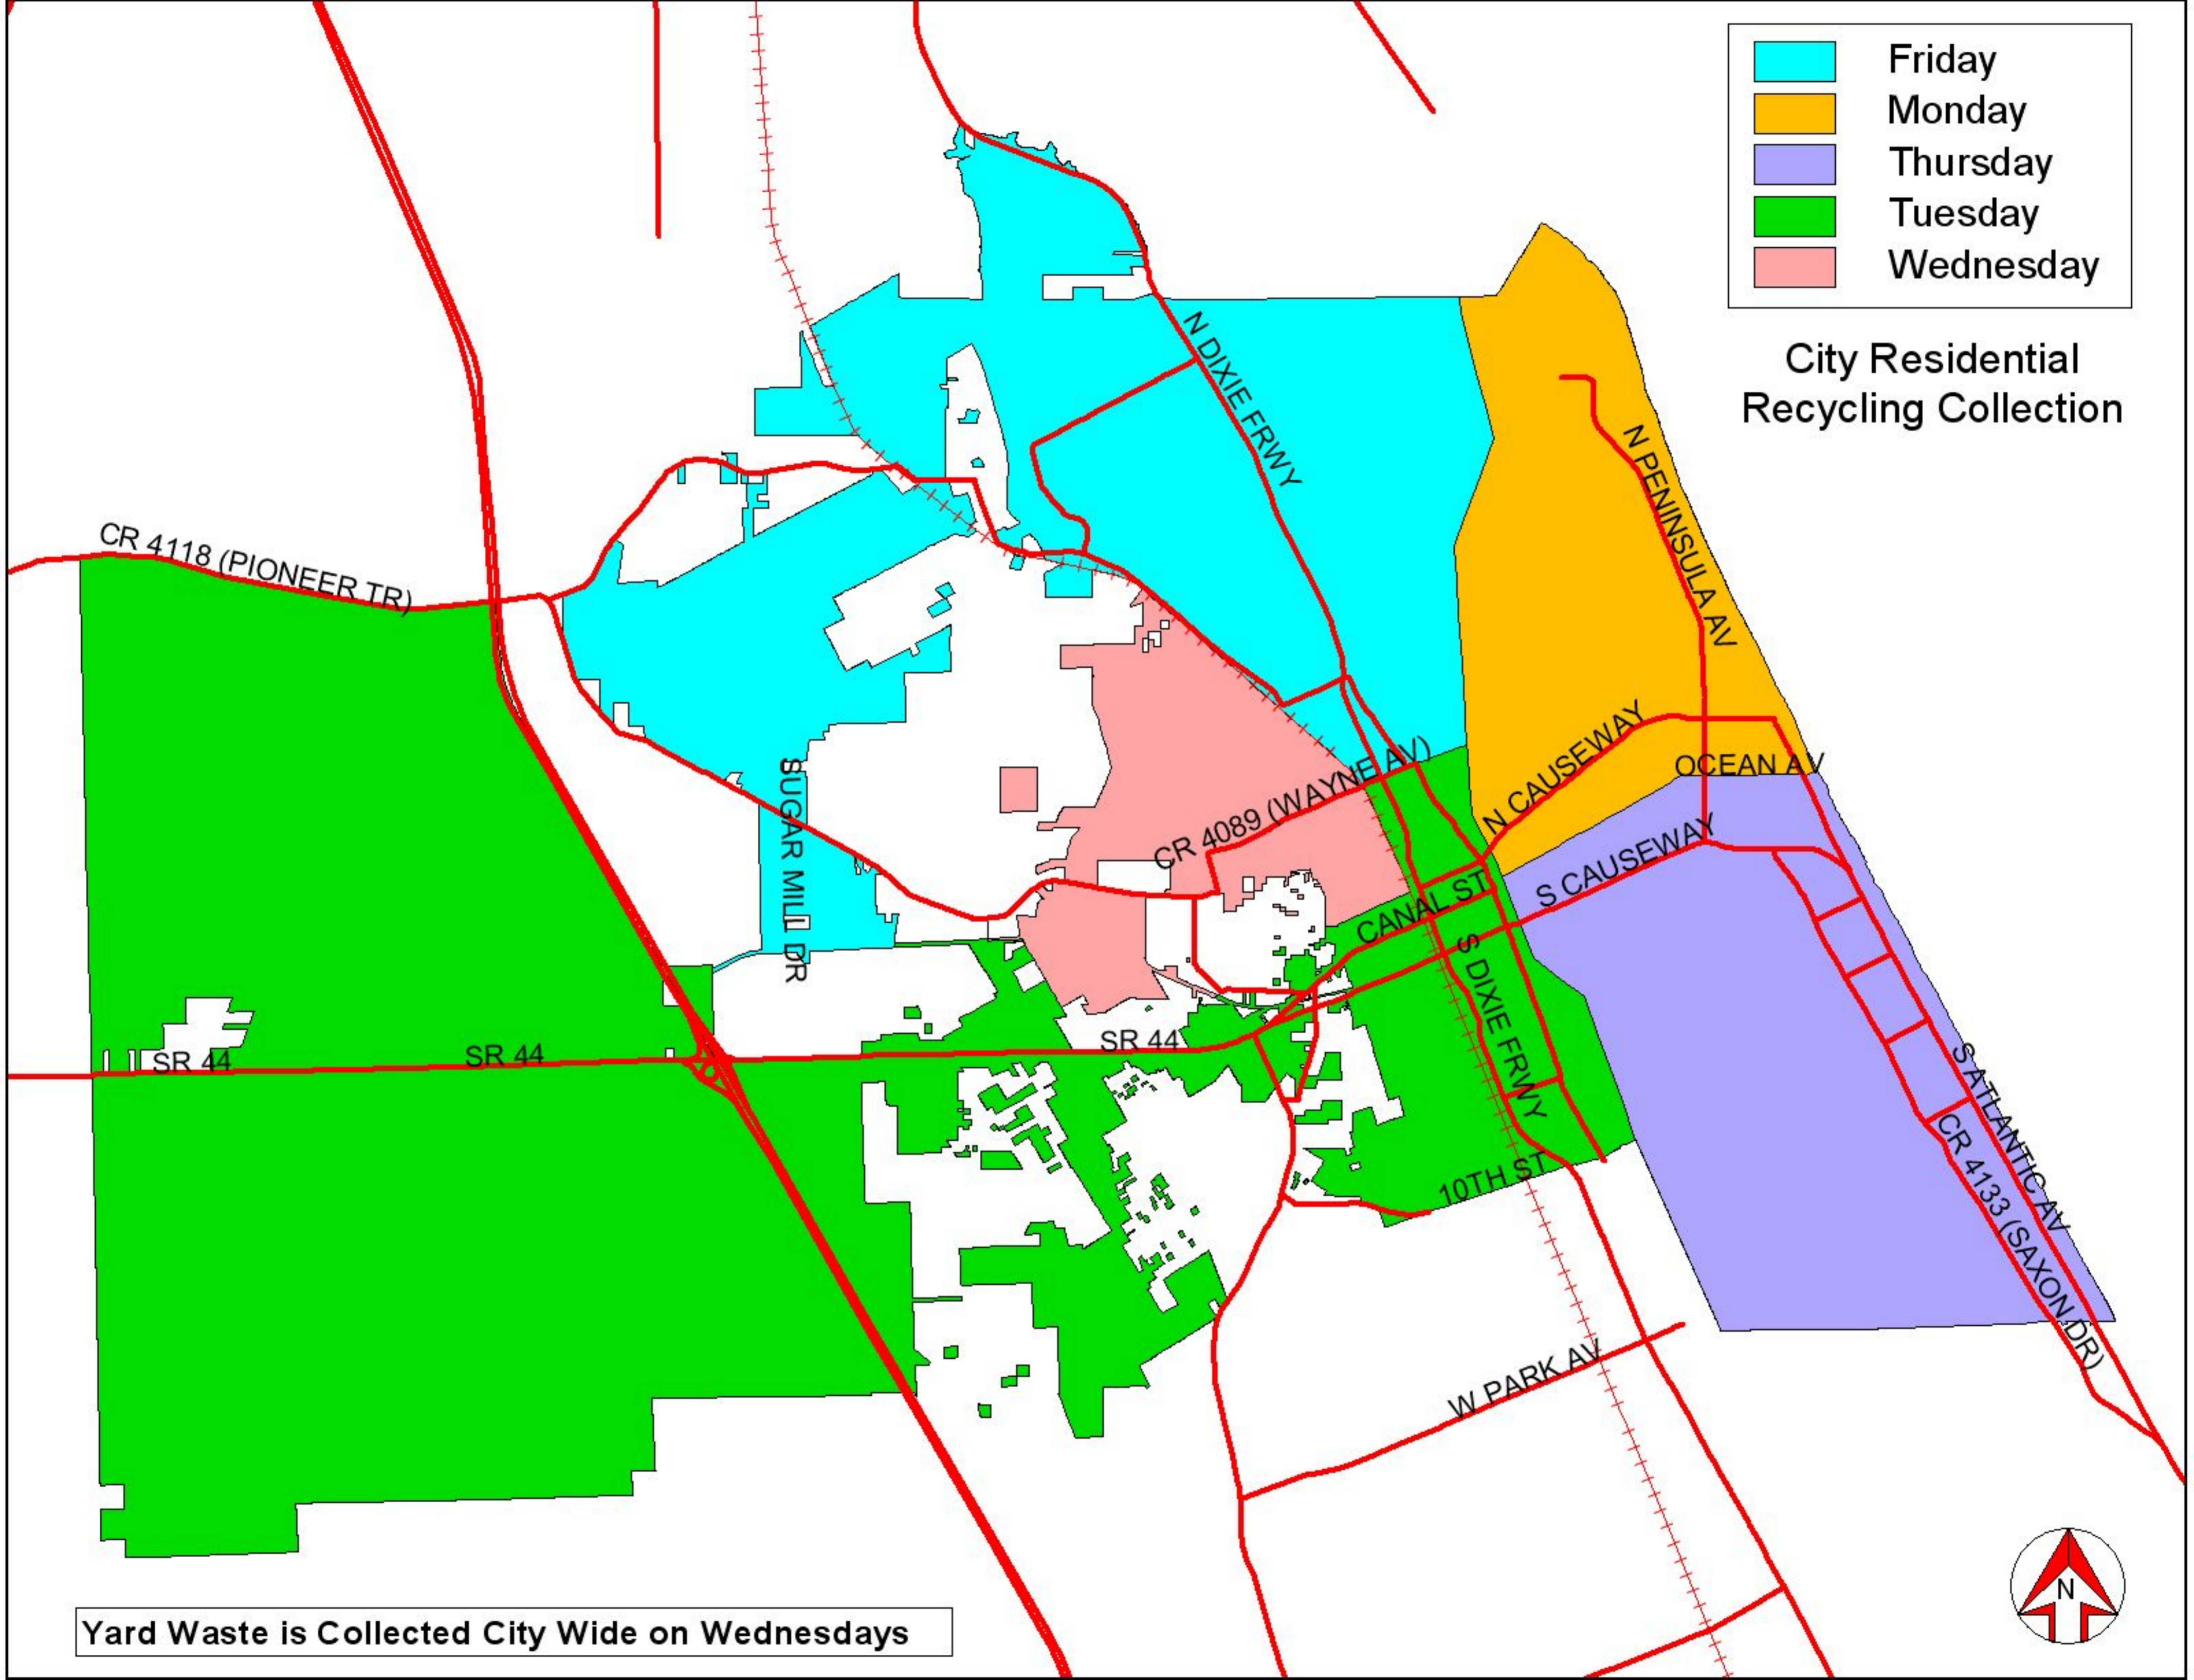

	Monday and Thursday
	Tuesday and Friday

City Residential Garbage Collection

	Friday
	Monday
	Thursday
	Tuesday
	Wednesday

**City Residential
Recycling Collection**

Yard Waste is Collected City Wide on Wednesdays