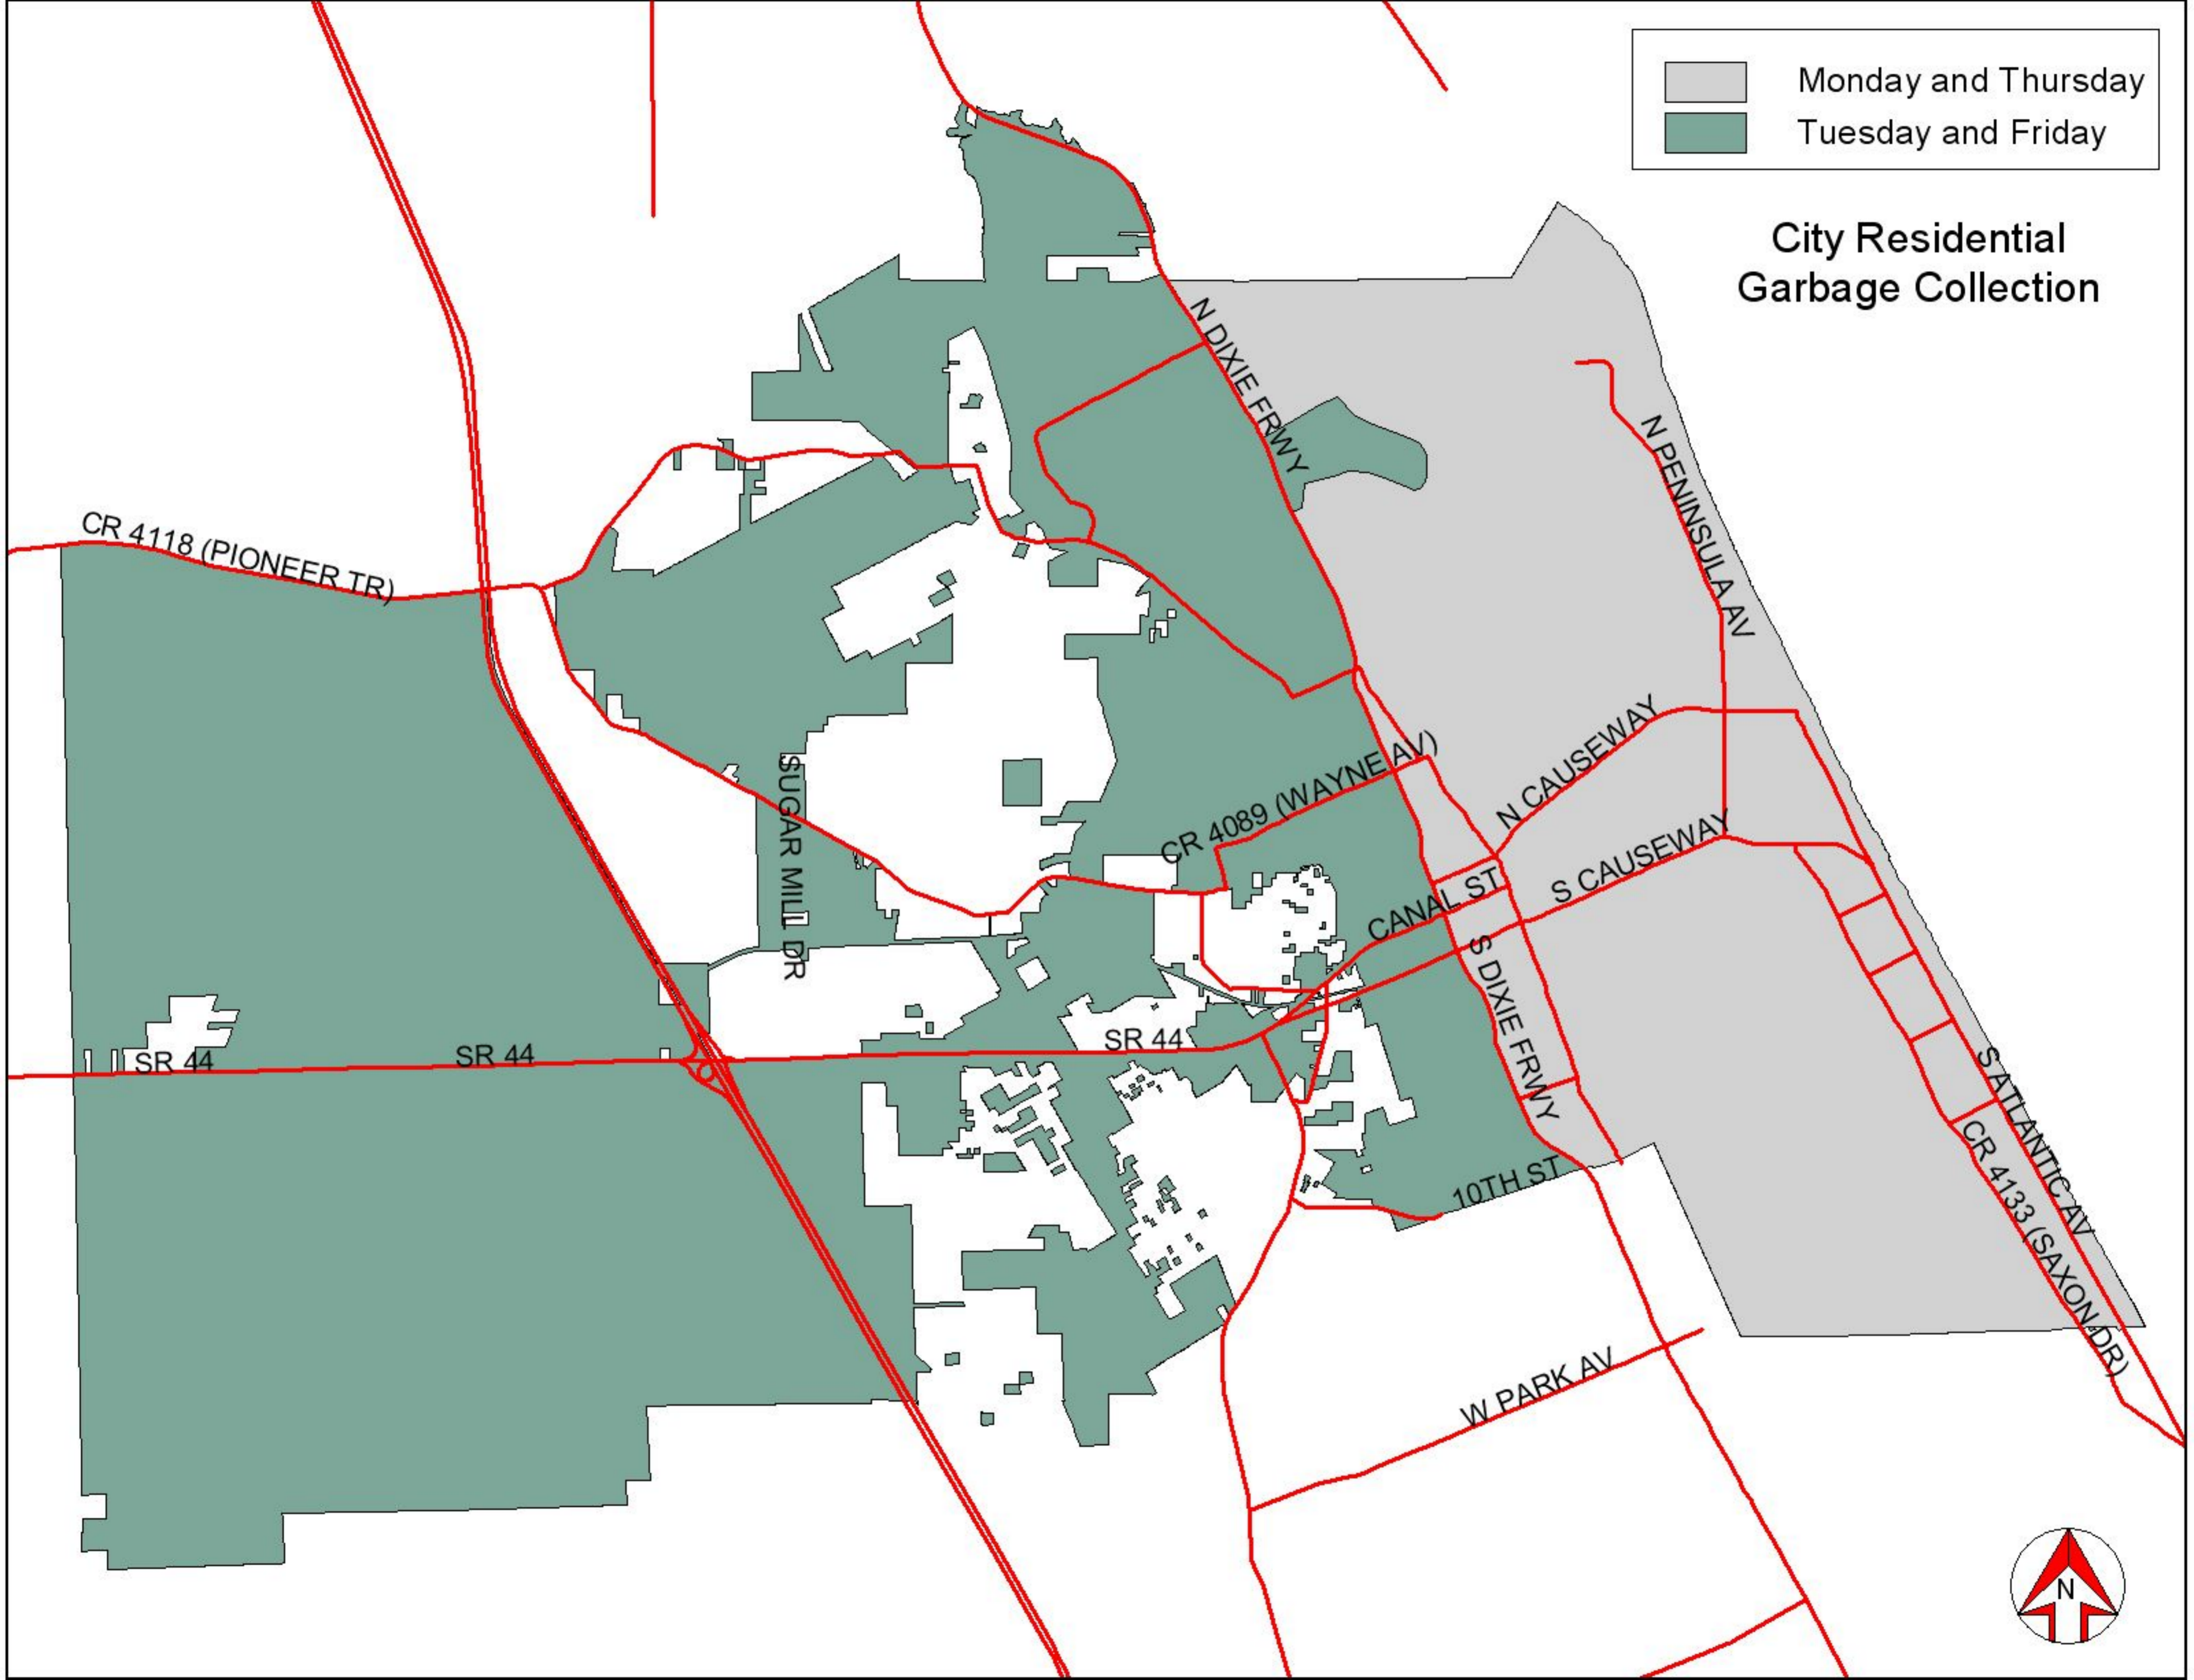

	Monday and Thursday
	Tuesday and Friday

City Residential Garbage Collection

	Friday
	Monday
	Thursday
	Tuesday
	Wednesday

**City Residential
Recycling Collection**

Yard Waste is Collected City Wide on Wednesdays